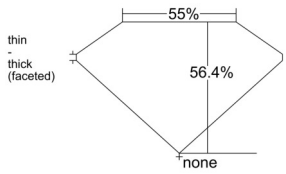

GIA®

FACSIMILE

GIA REPORT 7521916844

Verify this report at GIA.edu

GIA NATURAL DIAMOND DOSSIER®

July 25, 2025
GIA Report Number 7521916844
Shape and Cutting Style ..... Heart Brilliant
Measurements ..... 5.48 x 6.27 x 3.54 mm

GRADING RESULTS

Carat Weight ..... 0.70 carat
Color Grade I
Clarity Grade SI1

ADDITIONAL GRADING INFORMATION

Polish ..... Excellent
Symmetry ..... Excellent
Fluorescence ..... Medium Blue
Clarity Characteristics..... Twinning Wisp, Crystal
Inscription(s): GIA 7521916844

PROPORTIONS

Profile not to actual proportions

GRADING SCALES

GIA COLOR SCALE		GIA CLARITY SCALE	
COLORLESS	D	VERY VERY SLIGHTLY INCLUDED	FLAWLESS
	E		INTERNALLY FLAWLESS
	F		VVS₁
	G		VVS₂
	H		VS₁
	I		VS₂
	J		SI₁
	K		SI₂
	L		I₁
	M		I₂
NEAR COLORLESS	N	SLIGHTLY INCLUDED	I₃
	O		
	P		
	Q		
FAINT	R		
	S		
	T		
	U		
VERY LIGHT	V		
	W		
	X		
	Y		
LIGHT	Z