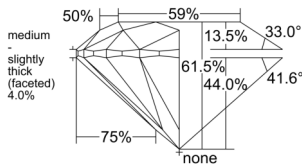

GIA®

FACSIMILE

GIA NATURAL DIAMOND DOSSIER®

May 19, 2025
GIA Report Number 7526178306
Shape and Cutting Style ..... Round Brilliant
Measurements ..... 4.42 - 4.44 x 2.73 mm

GRADING RESULTS

Carat Weight ..... 0.32 carat
Color Grade ..... F
Clarity Grade VVS1
Cut Grade ..... Excellent

ADDITIONAL GRADING INFORMATION

Polish ..... Excellent
Symmetry ..... Excellent
Fluorescence ..... None
Clarity Characteristics ..... Pinpoint, Feather
Inscription(s): GIA 7526178306

GIA REPORT 7526178306

Verify this report at GIA.edu

PROPORTIONS

Profile to actual proportions