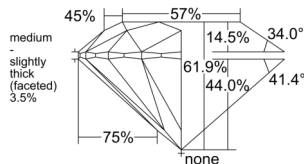

GIA®

FACSIMILE

GIA REPORT

7528098883

Verify this report at GIA.edu

GIA NATURAL DIAMOND DOSSIER®

May 10, 2025
GIA Report Number 7528098883
Shape and Cutting Style ..... Round Brilliant
Measurements ..... 4.77 - 4.78 x 2.96 mm

GRADING RESULTS

Carat Weight ..... 0.41 carat
Color Grade ..... D
Clarity Grade VVS1
Cut Grade ..... Excellent

ADDITIONAL GRADING INFORMATION

Polish ..... Excellent
Symmetry ..... Excellent
Fluorescence ..... Medium Blue
Clarity Characteristics ..... Pinpoint
Inscription(s): GIA 7528098883

PROPORTIONS

Profile to actual proportions

GRADING SCALES

GIA COLOR SCALE

COLORESS	D
	E
	F
	G
	H
	I
	J
NEAR COLORESS	K
	L
FANIT	M
	N
	O
	P
VERY LIGHT	Q
	R
	S
	T
	U
	V
	W
	X
	Y
LIGHT	Z

GIA CLARITY SCALE

FLAWLESS	VERY VERY SLIGHTLY INCLUDED	VS₁	VS₂	SLIGHTLY INCLUDED	SI₁	SI₂	I₁	I₂	I₃	
										VERY SLIGHTLY INCLUDED
INTERNALLY FLAWLESS										

GIA CUT SCALE

EXCELLENT
VERY GOOD
GOOD
FAIR
POOR