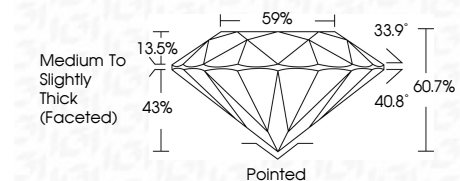

ELECTRONIC COPY

LG720572156
Report verification at igi.org

July 8, 2025
IGI Report Number **LG720572156**
Description **LABORATORY GROWN DIAMOND**
Shape and Cutting Style **ROUND BRILLIANT**
Measurements **8.71 - 8.77 X 5.30 MM**

GRADING RESULTS

Carat Weight **2.50 CARATS**
Color Grade **F**
Clarity Grade **VS 1**
Cut Grade **IDEAL**

Sample Image Used

ADDITIONAL GRADING INFORMATION

Polish **EXCELLENT**
Symmetry **EXCELLENT**
Fluorescence **NONE**
Inscription(s) **IGI LG720572156**
Comments: This Laboratory Grown Diamond was created by Chemical Vapor Deposition (CVD) growth process. Type IIa

July 8, 2025
IGI Report No LG720572156
ROUND BRILLIANT
8.71 - 8.77 X 5.30 MM
2.50 CARATS
Color Grade **F**
Clarity Grade **VS 1**
Cut Grade **IDEAL**
Depth **60.7%**
Table **59%**
Girdle **Medium To Slightly Thick (Faceted)**
Culet **Pointed**
Polish **EXCELLENT**
Symmetry **EXCELLENT**
Fluorescence **NONE**
Inscription(s) **IGI LG720572156**
Comments: This Laboratory Grown Diamond was created by Chemical Vapor Deposition (CVD) growth process. Type IIa

July 8, 2025
IGI Report Number **LG720572156**
Description **LABORATORY GROWN DIAMOND**
Shape and Cutting Style **ROUND BRILLIANT**
Measurements **8.71 - 8.77 X 5.30 MM**

GRADING RESULTS

Carat Weight **2.50 CARATS**
Color Grade **F**
Clarity Grade **VS 1**
Cut Grade **IDEAL**