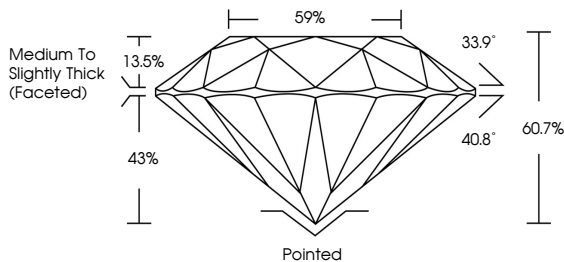

GRADING RESULTS

Carat Weight **2.50 CARATS**
Color Grade **F**
Clarity Grade **VS 1**
Cut Grade **IDEAL**

Sample Image Used

ADDITIONAL GRADING INFORMATION

Polish **EXCELLENT**
Symmetry **EXCELLENT**
Fluorescence **NONE**
Inscription(s) **IGI LG720572156**
Comments: This Laboratory Grown Diamond was created by Chemical Vapor Deposition (CVD) growth process. Type IIa

July 8, 2025
IGI Report No LG720572156
ROUND BRILLIANT
8.71 - 8.77 X 5.30 MM
2.50 CARATS
Color Grade **F**
Clarity Grade **VS 1**
Cut Grade **IDEAL**
Depth **60.7%**
Table **59%**
Girdle **Medium To Slightly Thick (Faceted)**
Culet **Pointed**
Polish **EXCELLENT**
Symmetry **EXCELLENT**
Fluorescence **NONE**
Inscription(s) **IGI LG720572156**
Comments: This Laboratory Grown Diamond was created by Chemical Vapor Deposition (CVD) growth process. Type IIa

July 8, 2025
IGI Report Number **LG720572156**
Description **LABORATORY GROWN DIAMOND**
Shape and Cutting Style **ROUND BRILLIANT**
Measurements **8.71 - 8.77 X 5.30 MM**

GRADING RESULTS

Carat Weight **2.50 CARATS**
Color Grade **F**
Clarity Grade **VS 1**
Cut Grade **IDEAL**

PROPORTIONS

CLARITY CHARACTERISTICS

KEY TO SYMBOLS

Red symbols indicate internal characteristics.
Green symbols indicate external characteristics.

COLOR

D	E	F	G	H	I	J	Faint	Very Light	Light
---	---	---	---	---	---	---	-------	------------	-------